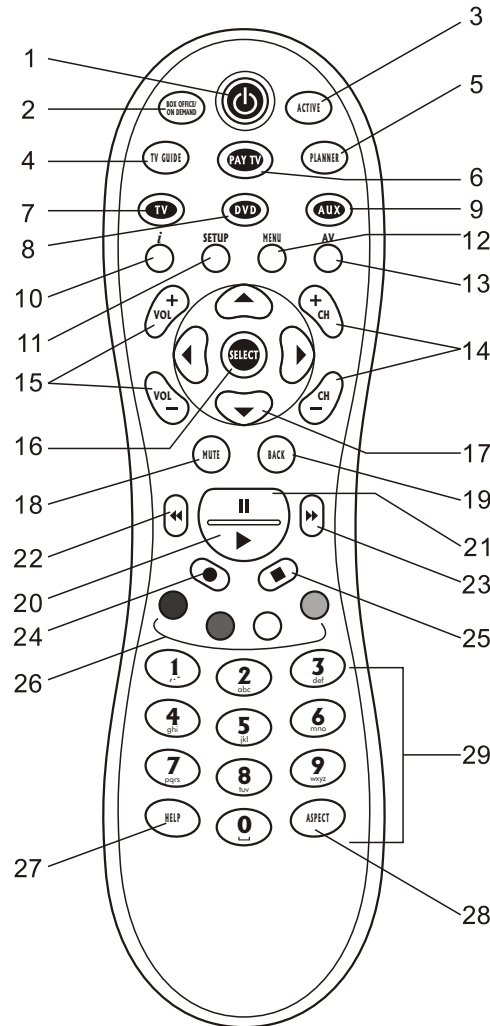

skandia

PAY TV REMOTE

EW-8360

PRODUCT DIAGRAM

KEY FUNCTION DESCRIPTIONS

1.  Turns the power on or off for the selected device.
2.  Order movies from Foxtel Box Office.
3. **ACTIVE** Displays Foxtels interactive services.
4. **TV GUIDE** Displays Foxtels program listings screen.
5. **PLANNER** Display your personal planner to view program reminders.
6.  Turn the remote to Foxtel mode.
7.  Turn the remote to TV mode.
8.  Turn the TV to DVD mode.
9.  Turn the TV to AUX mode.
10.  Display more information about the program.
11. **SETUP** Display the setup screen to change the Foxtel settings.
12. **MENU** Enter the Menu for the selected AV device.
13. **AV** Scroll through different AV modes.
14.  Change channels up and down and pages up and down when in TV guide.
15.  Change volume up and down.
16.  Confirms choices in menus and displays the i-search banner.
17.  Navigate through menus.
18. **MUTE** Turns the sound on or off.
19. **BACK** Jumps back to the previous screen or channel viewed.
20.  Play when in DVD, VCR, CD or DVR mode.
21.  Pause when in DVD, VCR, CD or DVR mode.
22.  Rewind when in DVD, VCR, CD or DVR mode.
23.  Fast-forward when in DVD, VCR, CD or DVR mode.
24.  Record when in DVD, VCR or DVR mode.
25.  Stop when in DVD, VCR, CD or DVR mode.
26.  Used for selecting options in the Foxtel menus.
27. **ASPECT** Change the aspect viewing ratio for your TV.
28. **HELP** Takes you instantly to the Foxtel Help Channel.
29. **0-9** Number pad for menus and changing channels.