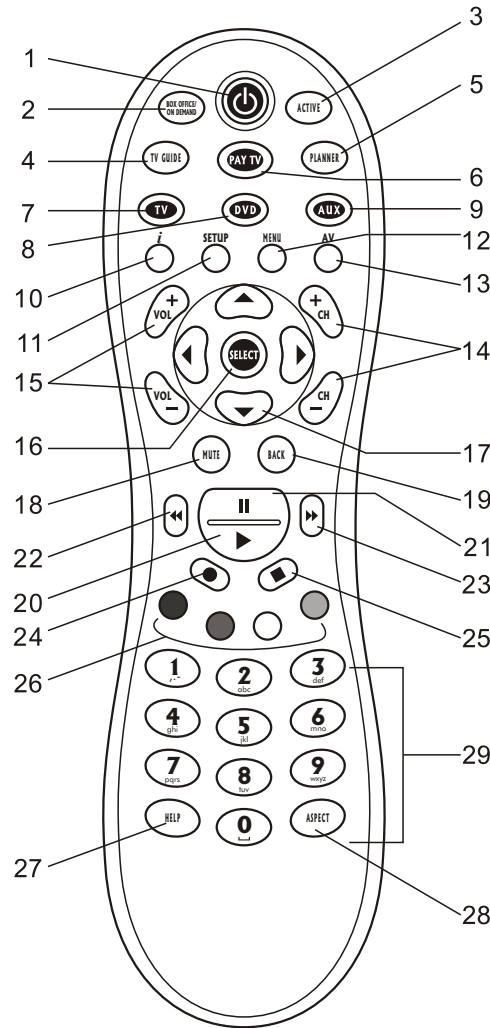

skandia

PAY TV REMOTE

EW-8360

PRODUCT DIAGRAM

KEY FUNCTION DESCRIPTIONS

1.  Turns the power on or off for the selected device.
2.  Order movies from Foxtel Box Office.
3. **ACTIVE** Displays Foxtels interactive services.
4. **TV GUIDE** Displays Foxtels program listings screen.
5. **PLANNER** Display your personal planner to view program reminders.
6.  Turn the remote to Foxtel mode.
7.  Turn the remote to TV mode.
8.  Turn the TV to DVD mode.
9.  Turn the TV to AUX mode.
10.  Display more information about the program.
11. **SETUP** Display the setup screen to change the Foxtel settings.
12. **MENU** Enter the Menu for the selected AV device.
13. **AV** Scroll through different AV modes.
14.  Change channels up and down and pages up and down when in TV guide.
15.  Change volume up and down.
16.  Confirms choices in menus and displays the i-search banner.
17.  Navigate through menus.
18. **MUTE** Turns the sound on or off.
19. **BACK** Jumps back to the previous screen or channel viewed.
20.  Play when in DVD, VCR, CD or DVR mode.
21.  Pause when in DVD, VCR, CD or DVR mode.
22.  Rewind when in DVD, VCR, CD or DVR mode.
23.  Fast-forward when in DVD, VCR, CD or DVR mode.
24.  Record when in DVD, VCR or DVR mode.
25.  Stop when in DVD, VCR, CD or DVR mode.
26.  Used for selecting options in the Foxtel menus.
27. **ASPECT** Change the aspect viewing ratio for your TV.
28. **HELP** Takes you instantly to the Foxtel Help Channel.
29. **0-9** Number pad for menus and changing channels.