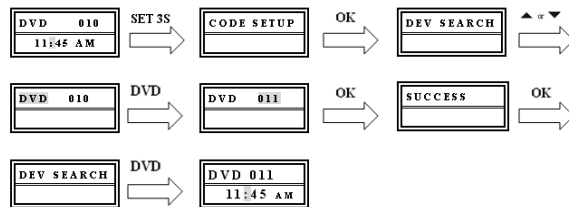

SET UP BY AUTO SEARCH

Make sure you have turned on your equipment, like TV or DVD

1. Press and Hold the “SET” key for 3 seconds to enter the remote set up menu
2. Watch the LCD display and see “CODE SETUP”, press “OK”
3. You will see “DEV SEARCH”, then press “OK”
4. Select a desired Device Mode (e.g. TV, if you want to set up your URC to operate your TV)
5. Then, press “OK” and now point your URC at your device (e.g. TV)
6. Your URC will send out the POWER code one by one automatically (the corresponding device mode key will flash), wait patiently until your device (e.g. TV) is turned off
7. Press “OK” on the URC to lock the code. The LCD display will show “SUCCESS” when the URC has locked the code

(Turn on your device (e.g. TV) again, try the function keys on the URC. If your device (e.g. TV) responds to your invoked function correctly, your URC has located a right Device Code. Otherwise, repeat the above set up instructions with the rest available Device Codes until your device (e.g. TV) responds to your invoked function, and most keys work correctly)

** Simply repeat the above procedures to search the Device Codes for your VCR, SAT, CTV, STB, DVD or AMP. (Remember to press a correct Device Mode Key in Step 3 above.)

IMPORTANT:

-The URC will stop the code search when it searched all its installed codes

-Press “EXIT” to return the URC back to normal stage

-If no installed codes match your devices, see HOW TO SET UP THE URC – By Learning section