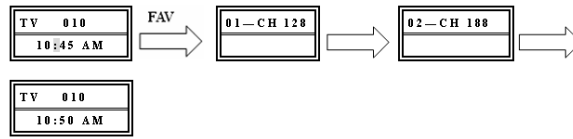

K、 SLEEP TIMER

1. Select the device you want to program for sleep timer ((For example, TV)
2. Press and hold SET key for 3 seconds to enter main menu, press ▲ or ▼ key to select TIMER SET function, press OK key to enter and select “SLP TIMER” menu, press OK to enter sleep timer setup.
3. Now, the LCD displays “MINUTE 00”, and when the last digit “0” is flickering, input the sleep time you need .The time can be 0-99 minutes.
- 4.After enter the time ,press OK key and the LCD displays “SUCCESS”, then the LCD displays “OFF”, then you can press ◀ or ▶ keys to select sleep timer’s off and on .(Off means sleep timer is off, ON means sleep timer is on)
5. After select OFF or on, press OK key, the LCD displays “SUCCESS”, then exit to SLP TIMER menu.
6. After sleep timer setup, and it is “on”, when the sleep timer of remote is time out, will transmit “POWER” code of current device. It can switch to the device with sleep timer function automatically. (For example :remote current time is 12: 23 PM, sleep timer is 23 minutes, then when it is 12: 46 PM, the remote will shutdown the device.)