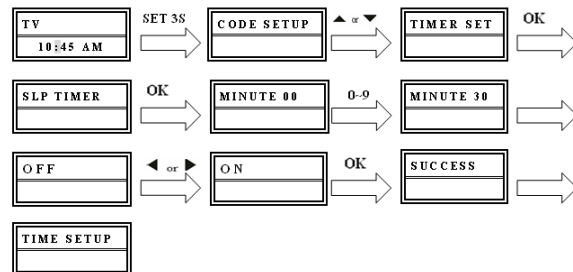

Favorite channel scan

1. Select the device you has already programmed with Favorite Channel (for example :TV)
2. Press and hold FAV key for 1.5 seconds. Once the LCD displays “01--CH ”,release the key,2 seconds later, the LCD will scroll the favorite channels ,

For example: if you already setup channel 128 as favorite channel, then the LCD will display “**--CH 128”.Press any key to exit in midway

Remark:

1. ** means the sequence of current favorite channel
2. After scan all favorite channels, will exit scanning automatically

K、 SLEEP TIMER

1. Select the device you want to program for sleep timer ((For example, TV)
2. Press and hold SET key for 3 seconds to enter main menu, press ▲ or ▼ key to select TIMER SET function, press OK key to enter and select “SLP TIMER” menu, press OK to enter sleep timer setup.
3. Now, the LCD displays “MINUTE 00”, and when the last digit “0” is flickering, input the sleep time you need .The time can be 0-99 minutes.
- 4.After enter the time ,press OK key and the LCD displays “SUCCESS”, then the LCD displays “OFF”, then you can press ◀ or ▶ keys to select sleep timer’s off and on .(Off means sleep timer is off, ON means sleep timer is on)
5. After select OFF or on, press OK key, the LCD displays “SUCCESS”, then exit to SLP TIMER menu.
6. After sleep timer setup, and it is “on”, when the sleep timer of remote is time out, will transmit “POWER” code of current device. It can switch to the device with sleep timer function automatically. (For example :remote current time is 12: 23 PM, sleep timer is 23 minutes, then when it is 12: 46 PM, the remote will shutdown the device.)