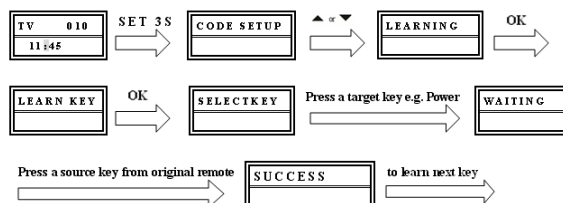

By Learning (Command Capture from Original Remote)

If the above 2 set up method cannot help, you can try to set up the URC by Learning. Your URC can learn and reproduce up to 80 commands from other remote controls. All function keys of the 8 Device Modes (TV, DVD, VCR, CD etc) can be taught to operate additional commands, except “FAV”, “MACRO” and “ALL OFF”.

1. Get your A/V original remote ready (e.g. TV remote)
2. Press a desired Device Mode of your URC (e.g. “TV”, if you want to set up your URC to operate your TV)
3. Press and Hold the “LEARN” key for 3 seconds until the LCD shows “LEARN KEY”
4. Press “OK”, and you will see “SELECT KEY”
5. Aim your A/V original remote control to the URC Infra red lens on a flat surface, with 5-8 cm apart. Make sure your A/V remote control is with fresh batteries
6. Press and release a desired key on your URC you want to hold the command
7. Press and hold the corresponding key on your A/V remote to transfer the command. The LCD of your URC will show “SUCCESS” when the command has been learnt successfully, you can release the key on the A/V remote control. If the LCD of your URC shows “FAILED”, it tells error in the learning process. Adjust the position of both remote controls and repeat step 7 again
8. Repeat steps 5 to 7 to transfer other commands into next function key. When you finish the whole device mode, press the same device mode key (e.g. TV) again to store your setting.