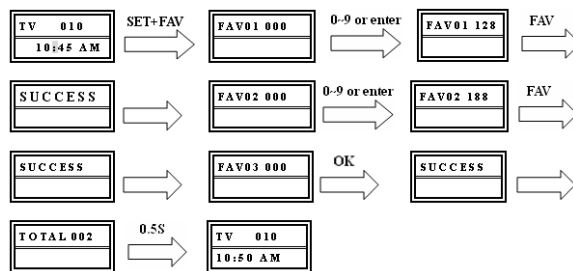

Remark:

1. *** means the quantity of favorite channels you setup.
2. During the period of setup, you can press “EXIT” to previous menu, but can not save the setup result.
3. Max has 15 favorite channels. When you set up 16th favorite channel, press FAV key to confirm the LCD indicates “OVER” and automatically exit, meanwhile save the original 15th favorite channel.
4. When enter channel number, if you don’t press any digit and ENTER key, press FAV key directly, the LCD will display “CUR FAIL” and exit to the state of enter channel number; if press OK key directly ,the LCD will display “NO KEY” and exit favorite channel setup.
5. Whenever you want to add or replace one or more favorite channels, all previously entered favorite channels are cleared.

Favorite channel scan

1. Select the device you has already programmed with Favorite Channel (for example :TV)
2. Press and hold FAV key for 1.5 seconds. Once the LCD displays “01--CH ”,release the key,2 seconds later, the LCD will scroll the favorite channels ,

For example: if you already setup channel 128 as favorite channel, then the LCD will display “**--CH 128”.Press any key to exit in midway

Remark:

1. ** means the sequence of current favorite channel
2. After scan all favorite channels, will exit scanning automatically