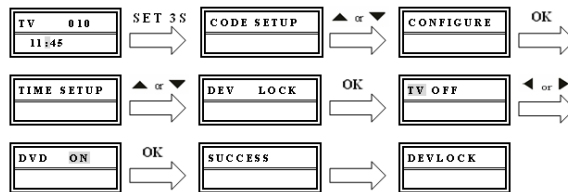

1. Press and hold the SET key for more than 3 seconds, and then release it.
2. Press the ▲ or ▼ key to select the “CONFIGURE” menu, and then press the OK key.
3. Press the ▲ or ▼ key to select the “VOL LOCK” menu, and then press the OK key.
4. Press the device key to select the device you want to fix, such as AUX.
5. Press the ◀ or ▶ key to change to the “ON” or “OFF” mode. (*ON is locked the device, OFF is unlock the device*) mode.
6. Press the OK key to save the setting and LCD display SUCCESS then to current setup state, You can press any device key to finish set up or press the EXIT key to last state, or you can use ▲ or ▼ to select other set up.

Remark:

You can only lock one device for volume and mute of your new remote control. The locked device will be unlocked when you lock on the other device automatically.

C. Device Lock

You can use Device lock function to fix current device code and this device code cannot be changed by brand and code set up or auto search. You can set it to the “OFF” to quit from this function.

1. Press and hold the “SET” key for more than 3 seconds, and then release it.
2. Press the ▲ or ▼ key to select the “CONFIGURE”, then press the OK key.
3. Press the ▲ or ▼ key to select the “DEV LOCK”, and then press the OK key.
4. Press the device key to select the device that you want to fix, such as TV (or DVD, or SAT....)

Press the ◀ or ▶ key to change to the “ON” or “OFF” mode.

(ON is to lock the device, OFF is unlock the device)

5. Press the OK key to save the setting and LCD display SUCCESS then exit to current setup state. You can press any device key to finish set up or press the EXIT key to last state or you can use ▲ or ▼ to select other set up.