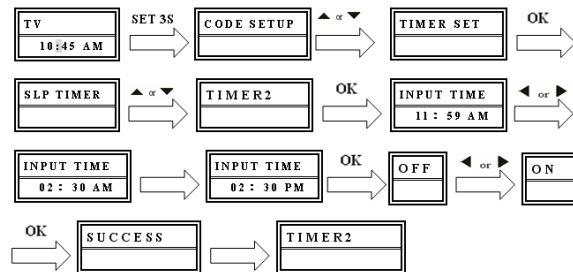

L、TIMER 1/2/3 SETUP

1. Select device key (For example: TV)
2. Press and hold SET key for 3 seconds to enter main menu
3. Press ▲ or ▼ key to select TIMER SET function, press OK to enter
4. Press ▲ or ▼ key to select time mode: TIMER1, TIMER2 or TIMER3, then press OK to enter time setup
5. The LCD displays “INPUT TIME 11: 59 AM”, now the first digit “1” is flickering ,and wait for enter the time
6. Press digital keys to set up time, and press the ▲ or ▼ key to select AM or PM., then press OK key ,the LCD displays “SUCCESS”, then the LCD displays “OFF”, you can press LEFT and RIGHT key to select timer’s off and on .(Off means timer is off, ON means sleep timer is on).
7. 7 Press OK key, the LCD displays “SUCCESS”, return to TIMER 1 menu.
8. After timer setup, and it is on ,when the remote is on preset time, will turn on or shutdown current device.(For example :remote current time is 12: 23 PM, timer setup as 12: 46 PM, then when it is 12: 46 PM, the remote will turn on or shutdown the device.)

M、Keyboard Lock

1. Press and hold SET ,then press digit ”8” key, the LCD displays “LOCK KEY”, now the keyboard is locked.
2. Press and hold SET key again, then press digit “8” keys for one second, the LCD displays “UNLOCK KEY”, and release all keys, the keyboard is unlocked.
3. After locked, press any key, the LCD will display “KEY LOCKED”, and can not process any setup. Before setup, the keys should be kept unlock.