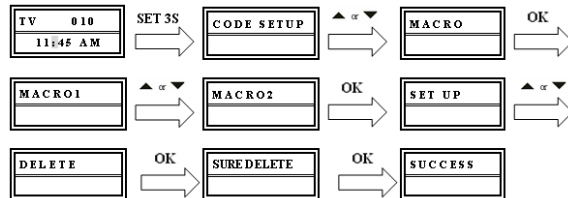

operate MACRO function. For example the disc must be put in the DVD player and a video tape must be put in the VCR when you like to play the DVD or make a record by your VCR.

4. Press and hold the MACRO key then press 1(or2, 3) key, and then release press it. When the device's LED is flash, it transmits the sequence command which you set up.

H. Delete Macro

1. Press and hold the "SET" key for more than 3 seconds, and then release it.
2. Press the ▲ or ▼ key to select the "MACRO", and then press the OK key.
3. Press the ▲ or ▼ key to select the "MACRO2", then press the OK key. LCD shows "SET UP"
4. Press the ▲ or ▼ key to select the "DELETE", and then press the OK key.
5. LCD shows "SURE DELETE ", Press the OK key to confirm the delete and LCD display SUCCESS then back to last state,
6. You can press any device key to finish the delete operation or press the EXIT key to last state and use ▲ or ▼ to select other set up.

I. Device Alternation

If you want operate second VCR (or second TV, SAT/CBL, CD, DVD, TAPE, TUNER etc.), you can set up its code to A UX device key for a device alteration (CODE SHIFT). Just follow the steps below:

1. Press and hold the SET key on your new remote control for more than 3 seconds. Then release it. Press the ▲ or ▼ keys to select to "CODE SETUP", and press the OK key.