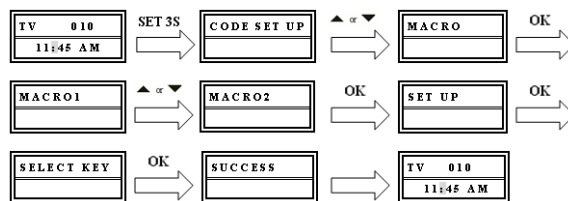

Remark:

The remote control must be pointed to device that you like to control until the operation finished.

G. Macro Function

Macro function let you make sequent operation for you home theater. Press and hold the MACRO key and 1 key (or 2, 3 key), and then release them. The device LED will flash and the remote control will send out a sequent IR commands that you programmed before.

You can set up a Macro by following below steps:

1. Press and hold the “SET” key for more than 3 seconds, and then release it.
2. Press the ▲ or ▼ key to select “MACRO”, and then press the OK key.
3. Press the▲or▼ key to select the “MACRO1” (or Macro2 or Macro3), then press the OK key.
4. The screen shows “SETUP”, and then press the OK key.
5. You can select the device and function key for a sequent operation that you like. (e.g.: TV+POWER+MUTE+AV, DVD+PLAY, VCR+RECORD, etc. That means you want turn on the TV and shut off its sound, switch TV input to AV port, at the same time DVD start to play disc, VCR begins to record)
6. Press the OK key to save the setting, LCD shows SUCCESS then exit to current setup state,
7. You can press any device key to finish set up or press the EXIT key to last state and use ▲ or ▼ to select other set up.