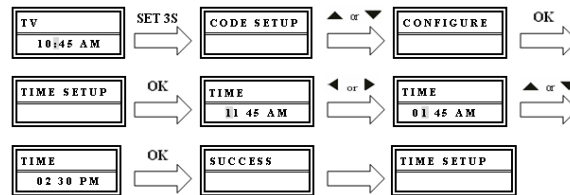

Other Set Up

A. Set up Clock

You can set up the clock on your BW-LCD universal remote control and the clock will be displayed on the screen.

1. Press and hold the **SET** key for more than 3 seconds, then release it.
2. Press the **▲** or **▼** key to select the “CONFIGURE” menu, and then press the OK key.
3. Press the **▲** or **▼** key to select the “TIME SETUP” menu, and then press the OK key.
4. Press the **◀** or **▶** key to move the cursor to select hour or minute or AM/PM, then press the number key to set hour and minute, and press the **▲** or **▼** key to select AM or PM.
5. Press the **OK** key to save the setting and LCD display SUCCESS for 1 second then exit to current setup state, if you enter errors the LCD screen shows ERROR for 1 second. You can press any device key to finish set up or press EXIT key return to the last state.