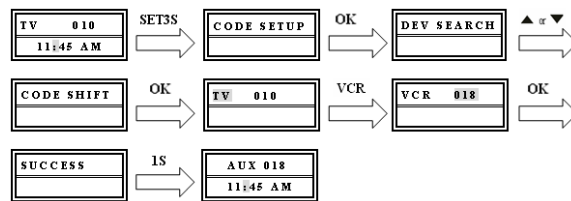

1. The screen shows the “DEV SEARCH” in the LCD menu, Press the ▲ or ▼ keys to select to “CODE SHIFT” , and press the OK key, then you press device key to select your desired operation device and then enter the code number
2. Please press the OK key to save it and exit, LCD shows “SUCCESS”.
3. Now you can operate second VCR device by AUX device key.

Remark: Please note all devices only can be shifted and preserved in “AUX” device key. For example, if you want operate second TV, you only can shift it in “AUX” key, if you shift it in “VCR” (or SAT/CBL, CD, DVD, TAPE, TUNER etc.), it is invalid

J、Favorite channel setup

1. Select the device you want to program for Favorite Channel setup (For example, TV)
2. Press and hold SET key, then press FAV key .When LCD displays “FAV01 000”, release all keys, and the last digit “0”is flickering
3. Enter channel number (for example, 128), The LCD also displays the channel number

   Note: when your device requires ENTER to select channel, please press ENTER, meanwhile, the LCD displays it.
4. After setup the first favorite channel, press FAV to confirm .After the LCD indicates “SUCCESS”, the LCD displays “FAV02 000”, then you can set up the second Favorite Channel.
5. Repeat step 3 to set up all favorite channels .In all, you can set up 15 favorite channels.
6. After setup all favorite channels, press “OK” to save. When the LCD displays “TOTAL ***”, then return to previous menu in 0.5 second.