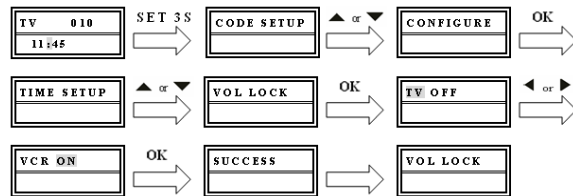

B. Volume Lock

This function makes you very convenient when you only use one device to adjust volume. For example, you may use your amplifier as your main volume control, then you can use this function to fix the volume and mute key of AUX, no matter which device you will use (even you will use TV, DVD, and VCR etc), the volume and mute key on remote control still control the volume and mute of your amplifier.

1. Press and hold the SET key for more than 3 seconds, and then release it.
2. Press the ▲ or ▼ key to select the “CONFIGURE” menu, and then press the OK key.
3. Press the ▲ or ▼ key to select the “VOL LOCK” menu, and then press the OK key.
4. Press the device key to select the device you want to fix, such as AUX.
5. Press the ◀ or ▶ key to change to the “ON” or “OFF” mode. (*ON is locked the device, OFF is unlock the device*) mode.
6. Press the OK key to save the setting and LCD display SUCCESS then to current setup state, You can press any device key to finish set up or press the EXIT key to last state, or you can use ▲ or ▼ to select other set up.

Remark:

You can only lock one device for volume and mute of your new remote control. The locked device will be unlocked when you lock on the other device automatically.